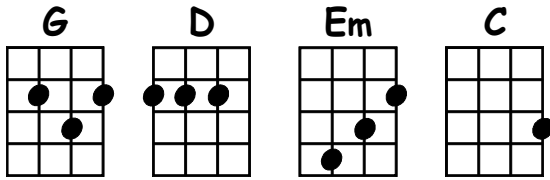

Wagon Wheel

Bob Dylan and Ketch Secor, 2003

Intro: 4 beats per chord, play twice

Verse 1

G D
Headin' down south to the land of the pines,
Em C
I'm thumbn' my way into North Caroline
G
Starin' up the road
D C
And pray to God I see headlights

G D
I made it down the coast in seventeen hours
Em C
Pickin' me a bouquet of dogwood flowers
G
And I'm a hopin' for Raleigh
D C
I can see my baby to-night

Chorus

G D
So rock me mama like a wagon wheel
Em C
Rock me mama any-way you feel
G D C
He - ey, mama rock me
G D
Rock me mama like the wind and the rain
Em C
Rock me mama like a south-bound train
G D C
He - ey, mama rock me

G, D, Em, C
G, D, C, C

Verse 2

G D
Runnin' from the cold up in New England
Em C
I was born to be a fiddler in an old-time stringband
G
My baby plays the guitar
D C
I strum a ukulele now

G D
North country winters keep a gettin' me down
Em C
Lost my money playin' poker so I had to leave town
G
But I ain't a-turnin' back
D C
To livin' that old life no more

Chorus

G, D, Em, C
G, D, C, C

Verse 3 (one strum per chord)

G D
Walkin' to the south out of Roanoke
Em
I caught a trucker out of Philly
C
Had a nice long toke
G D
But he's a-headed west from the Cumberland Gap
Em C
To Johnson City, Tennessee