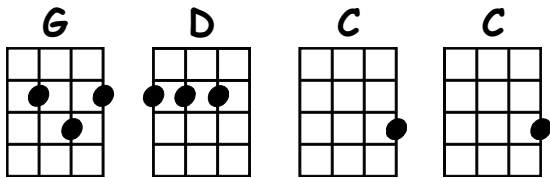

Wagon Wheel

Bob Dylan and Ketch Secor, 2003

Intro: 4 beats per chord, play twice

Verse 1

G D
Headin' down south to the land of the pines,
Em C
I'm thumbn' my way into North Caroline
G
Starin' up the road
D C
And pray to God I see headlights

G D
I made it down the coast in seventeen hours
Em C
Pickin' me a bouquet of dogwood flowers
G
And I'm a hopin' for Raleigh
D C
I can see my baby to-night

Chorus

G D
So rock me mama like a wagon wheel
Em C
Rock me mama any-way you feel
G D C
He - ey, mama rock me
G D
Rock me mama like the wind and the rain
Em C
Rock me mama like a south-bound train
G D C
He - ey, mama rock me

G, D, Em, C
G, D, C, C

Verse 2

G D
Runnin' from the cold up in New England
Em C
I was born to be a fiddler in an old-time stringband
G
My baby plays the guitar
D C
I strum a ukulele now

G D
North country winters keep a gettin' me down
Em C
Lost my money playin' poker so I had to leave town
G
But I ain't a-turnin' back
D C
To livin' that old life no more

Chorus

G, D, Em, C
G, D, C, C

Verse 3 (one strum per chord)

G D
Walkin' to the south out of Roanoke
Em
I caught a trucker out of Philly
C
Had a nice long toke
G D
But he's a-headed west from the Cumberland Gap
Em C
To Johnson City, Tennessee